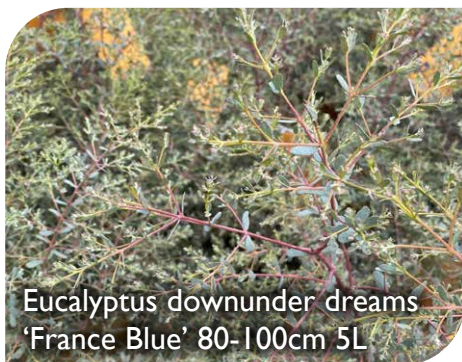

May

Looking good
plants
handpicked by the
Bearded Botanist

Allium 'Globemaster'
2L

Ulmus minor 'Jacqueline Hillier'
60-80cm 10L

Photinia 'Pink Crispy'
80-100cm 10L

Photinia Louise
80-100cm 10L

Eucalyptus downunder dreams
'France Blue' 80-100cm 5L

Loropetalum chinense 'Febe'
60-80cm 10L

Specimen Acer collection

Rhododendron 'Cunningham's
White' 5L

Perennials
3L

Heuchera 'Ginger Ale'
3L

For prices, please email: shaw@fullbrookplants.co.uk
or call: 01543 25640 | (Whilst stocks last | all prices + VAT)