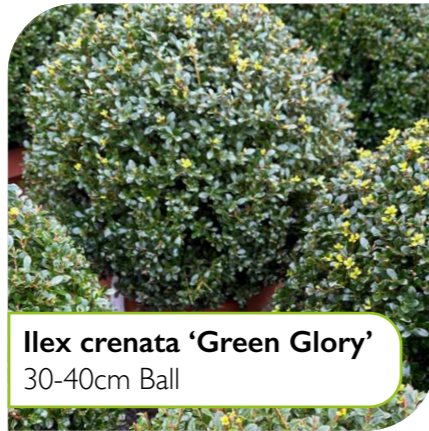

# Trees

Trees from our nursery to provide seasonal interest. Choose from a variety of sizes and types

Betula jacquemontii

Pyrus 'Chanticleer'

Ilex 'Nellie Stevens'

Prunus 'Amanogawa'

Prunus serrula

Amelanchier 'Robin Hill'

Magnolia grandiflora 'Gallisoniensis'

*'Magnolia grandiflora has evergreen foliage that provides year-round interest, privacy and pure white summer flowers'*

# Topiary/Shapes

Living sculptures that add artful elegance. Topiary plants are a must for adding interest and character

**Ilex crenata 'Green Glory'**  
30-40cm Ball

**Wisteria sinensis**  
Umbrella

**Photinia robusta compacta**  
Umbrella