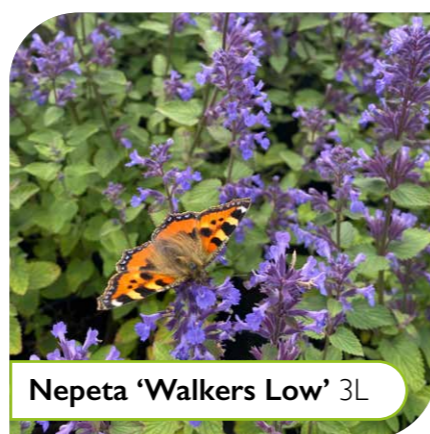

# Specimen Shrubs

Add Instant impact to your project with our favourite specimen shrubs

**Griselinia littoralis**  
125-150cm CG

**Photinia 'Pink Crispy'**  
125-150cm CG

**Nandina 'Obsessed'**  
60-80cm CG

**Aucuba 'Golden King'**  
80-100cm CG

**Magnolia grand. 'Gallisoniensis'** 200-250cm CG

**Sedum 'Autumn Joy'** 3L

**Senecio 'Angel Wings'** 3L

**Nepeta 'Walkers Low'** 3L

**Viburnum tinus Lisarose**  
60-80cm CG

**Salvia 'Mainacht'** 3L

**Euphorbia wulfenii** 5L

*'Our popular choice of photinia with new red growth adding interest to any garden*

**Photinia Camilvy**  
125-150cm CG