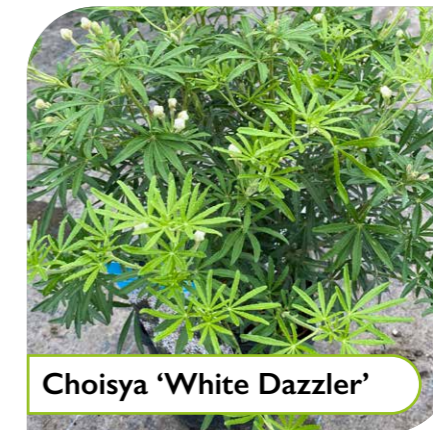

Taxus baccata 'David'